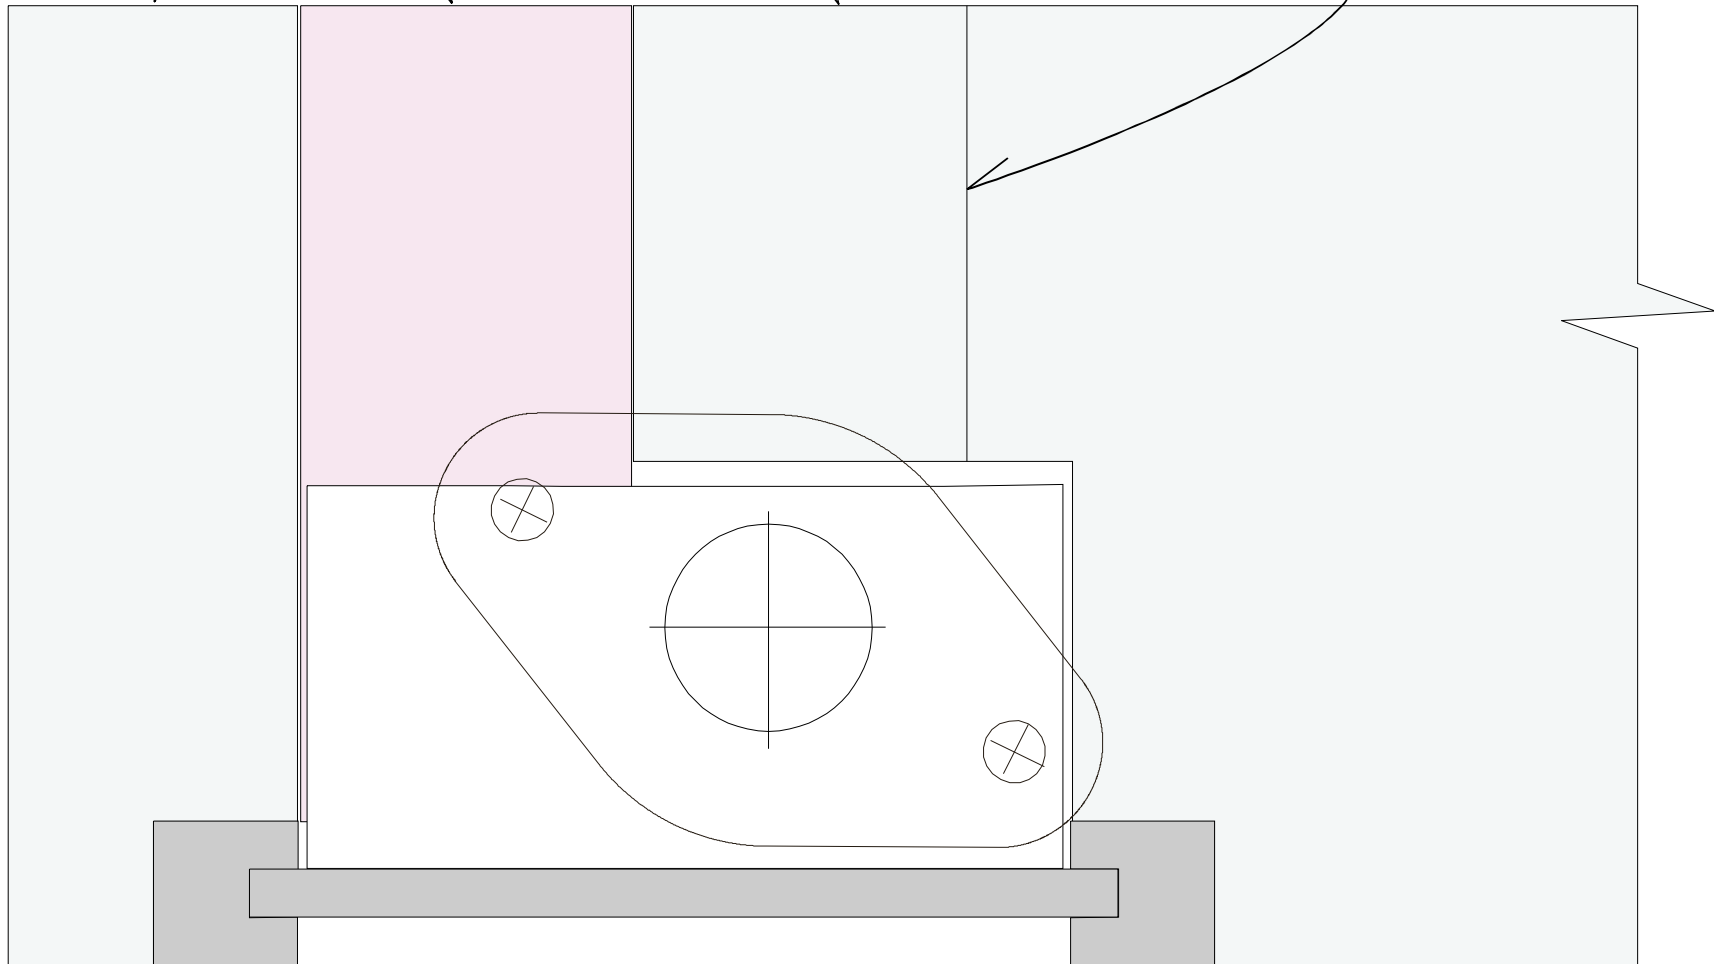

Front tongue  
1-1/2" x 5"

Dog block  
1-3/4" wide

Rear tongue  
1-3/4" x 2-3/8"

1st/2nd laminate joint

Benchcrafted Tail Vise  
Schwarz/Mehler Class  
May 2011

**Overall View**

Scale 1" Actual Size